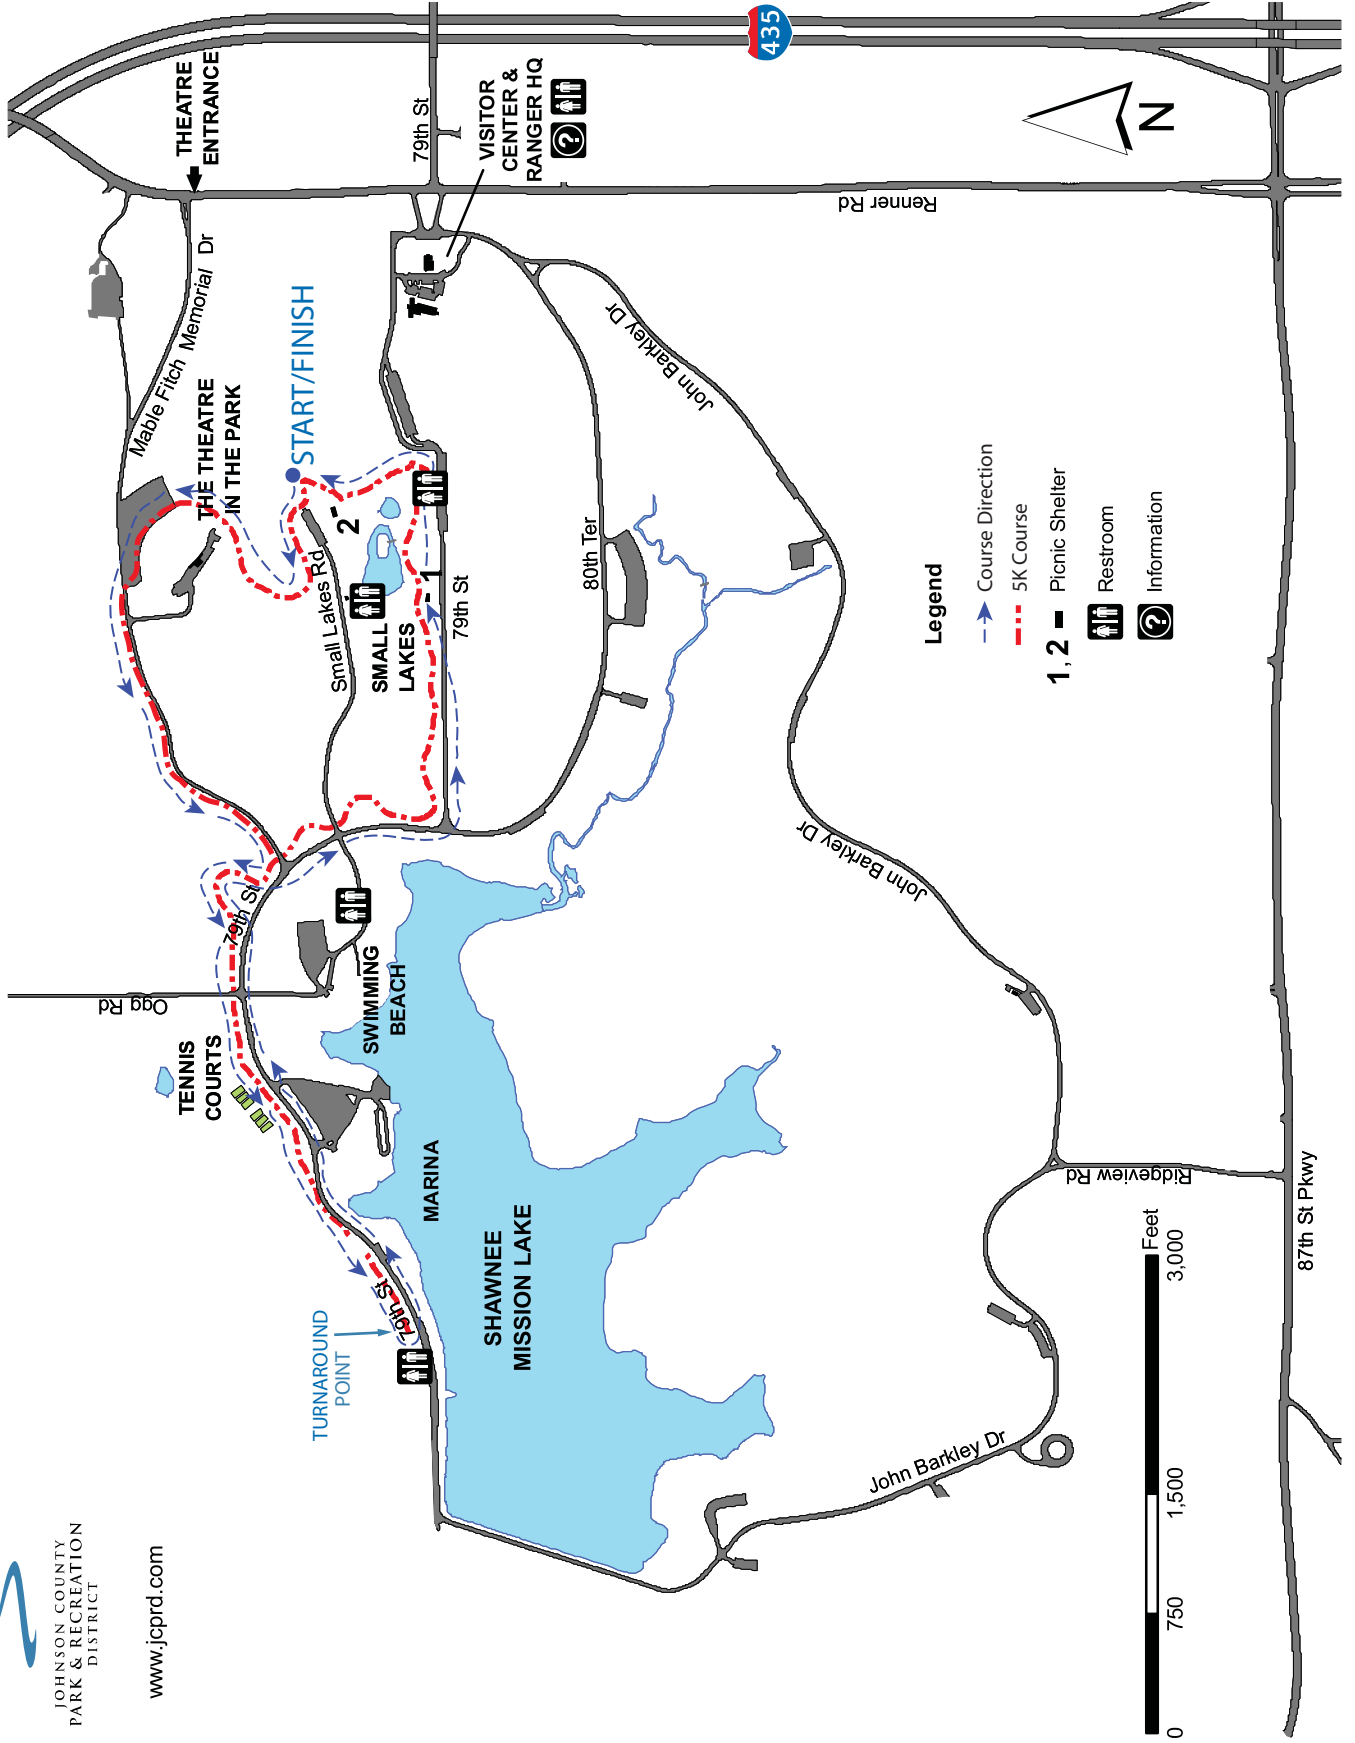

SHAWNEE MISSION PARK

7900 Renner Road, Shawnee, Kansas

JOHNSON COUNTY
PARK & RECREATION
DISTRICT

www.jcprd.com

Legend

- Course Direction
- 5K Course
- Picnic Shelter
- Restroom
- Information